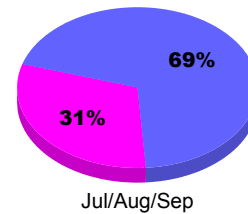

Month	Net Memb Goal	Actual New Memb	Actual Dropped Memb	Gain/Loss of Memb	Gain/Loss of Memb
Jul/Aug/Sep		65	-101	-36	-30
Totals		65	-101	-36	-30

Membership Results 2011-2012

Goal, New, Dropped, Gain/Loss

Legend: Goal (Cyan), Actual (Green), Dropped (Yellow), Gain Loss (Magenta)

Comparison of Membership Gain/Loss

Current Year Compared to the Previous Year

Legend: Current Year (Cyan), Previous Year (Green)

Gender Comparison 2011-2012

Jul/Aug/Sep

Legend: Male (Blue), Female (Magenta)